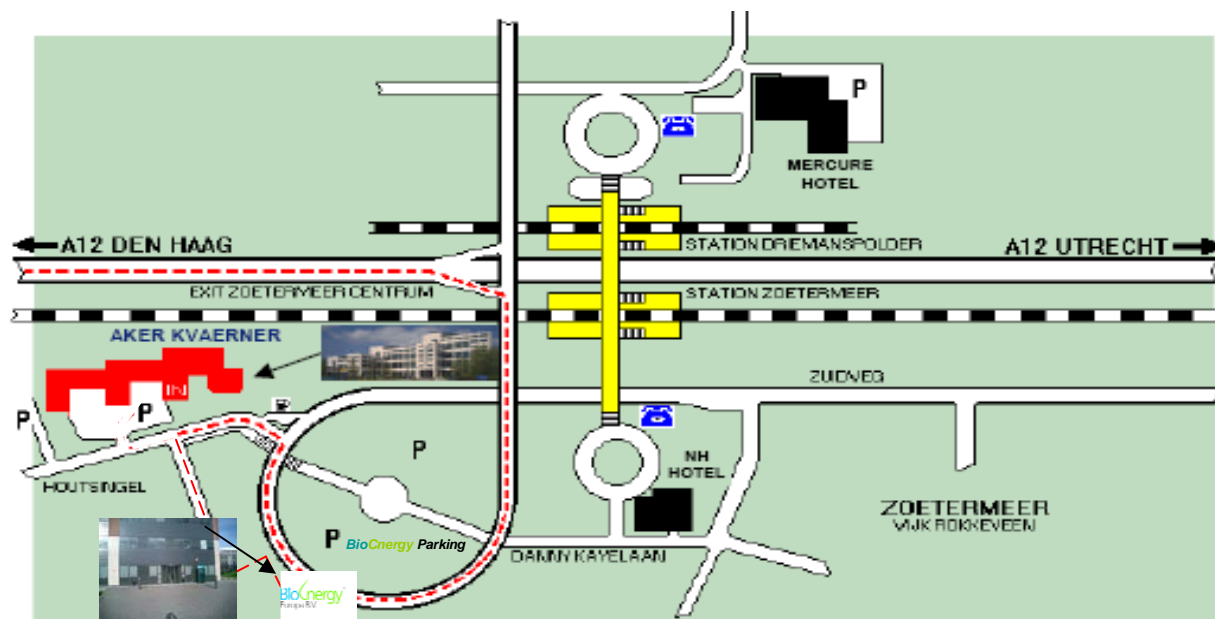

Route to BioEnergy Europa B.V. from directions Den Haag, Rotterdam or Amsterdam - by car

Address:

BioEnergy Europa B.V.
Boris Pasternaklaan 16
Baligebouw
2719 DA Zoetermeer
The Netherlands
(Located on the 2nd floor)

Parking

Entry to garage can be accessed on both sides of the building via the intercom system "BALI", BioEnergy button. Parking lots are marked with the board BioEnergy.

Coming from **Den Haag**, go onto motorway A12 to Utrecht.

Exit motorway A12 at Zoetermeer Centre.

At traffic lights turn right.

Follow the road veering to the right. At first traffic lights turn left before gas station.

After 400m turn left (Wengehout) and take the second road on your left.

At traffic lights turn right.

Follow the road veering to the right. At first traffic lights turn left before gas station.

After 400m turn left (Wengehout) and take the second road on your left.

Take the second road on your right.