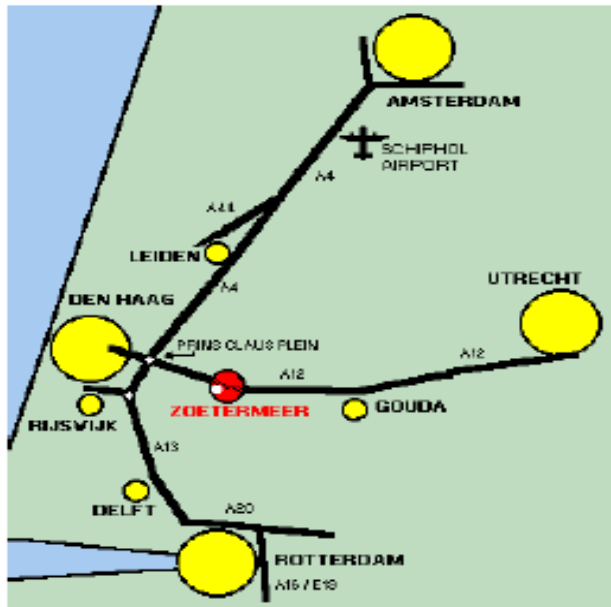

Route to BioEnergy Europa B.V. from directions Den Haag, Rotterdam or Amsterdam - by car

Address:

BioEnergy Europa B.V.
Boris Pasternaklaan 16
Baligebouw
2719 DA Zoetermeer
The Netherlands
(Located on the 2nd floor)

Exit motorway A12 at Zoetermeer Centre.

At traffic lights turn right.

Follow the road veering to the right. At first traffic lights turn left before gas station.

After 400m turn left (Wengehout) and take the second road on your left.

At traffic lights turn right.

Follow the road veering to the right. At first traffic lights turn left before gas station.

After 400m turn left (Wengehout) and take the second road on your left.

Take the second road on your right.